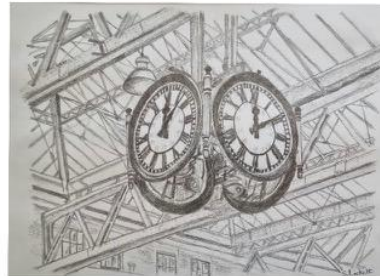

If you would like to own something like these  
Contact the Artist

Steve Lockett  
s.lockett6@gmail.com

Flags on  
New Bond  
Street  
£280

Thames and Tower  
£240

Waterloo  
Clock  
NFS

Lining the Mall  
£220